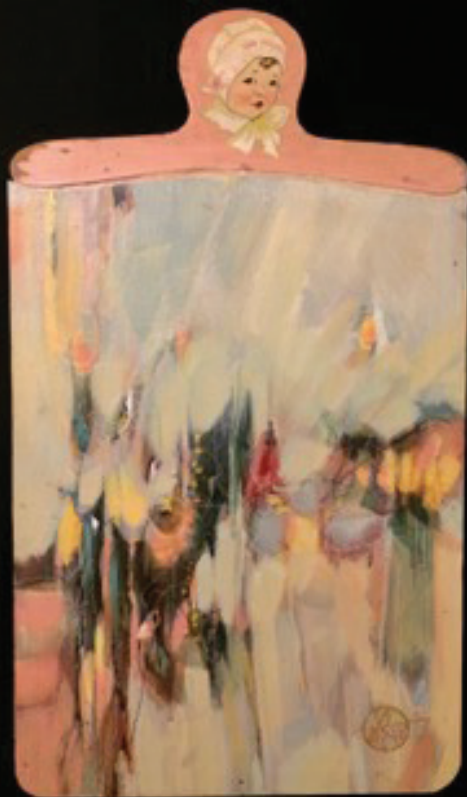

Nature As Playful Trope

Eco-Art paintings by Mary Vaughan

Mary Vaughan is an abstract painter whose work exudes a strong painterly quality and a fascination with nature, land forms and earth entities. From Eco-Abstracts based on the intuitive impulse of nature to Bio-tiques that combine the biotic world with antique or vintage panels, this artist finds unique ways to bring the past into the contemporary.

www.MaryVaughan.com